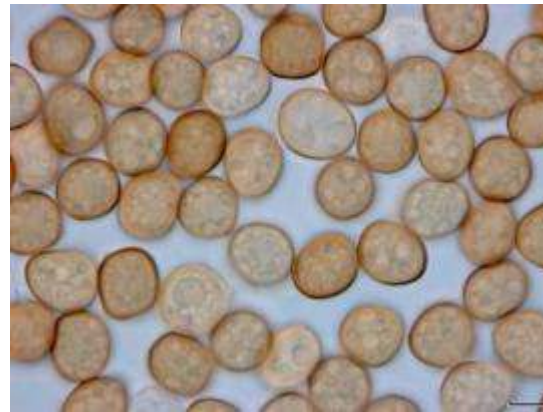

banana skippers

The banana skipper caterpillar destroys the leaves of banana trees.

mango pulp weevil

This weevil larvae eats the inside of mangoes.

This is a photo of the weevil's face

brown rot

This disease is caused by a fungus.
Brown rot occurs in apples, cherries, pears, peaches and other fruits.

covered smut of wheat

This disease is caused by a fungus.

The plants might look healthy but the wheat grain has been changed into a fungus.

apple maggot

Apple maggots eat the inside of the fruit.

What's worse than finding a worm in your apple?